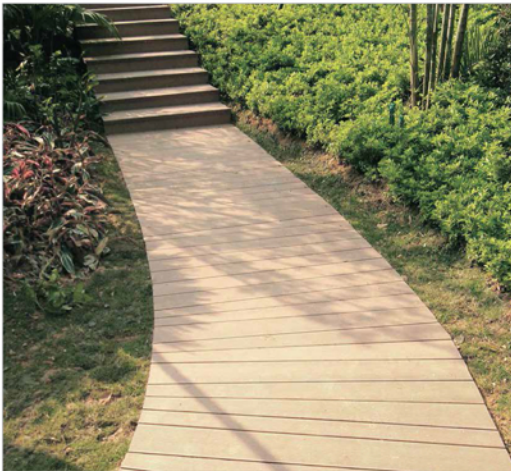

HOLLOW DECKING

VÁN RỒNG

 TW: 100x25	 TW: 100x25	 TW: 100x25	 TW: 100x27	 TW: 120x30	
 TW: 135x25	 TW: 135x27	 TWC: 140x25	 TW: 140x25	 TW: 140x40	
 TW: 140x25	 TW: 140x25	 TW: 140x40	 TW: 146x22	 TW: 146x32	
 TW: 146x32	 TW: 150x25	 TW: 150x25	 TW: 150x25	 TW: 150x25	
 TW: 150x25	 TW: 150x25	 TW: 150x25	 TW: 150x25	 TW: 295x24	
 TW: 35x30	 TWS: 36x36	 TW: 40x25	 TW: 40x30	 TW: 50x40	 TW: 63x9
 TW-001	 TW-002	 TW-003	 TW-004	 TW-005	 TW-004