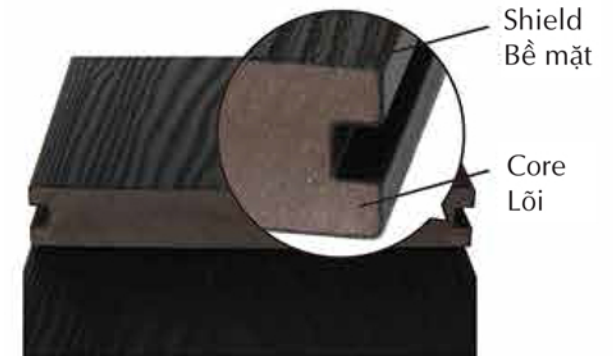

The Co-extrusion WPC is the latest decking product developed by TecWood WPC, its surface is wrapped firmly with the shell. The shell is made of a modified plastic which is anti-scratches and easy to clean as well as keeps the inside WPC material from water absorption. Also the Co-extrusion WPC products feature no scratches, no stain, no shining, deep wood grain with rough surface and vivid colors similar to real wood..

Gỗ nhựa ép đùn là sản phẩm mới nhất được phát triển bởi TecWood WPC, bề mặt của miếng ván gỗ được bảo vệ vững chắc bằng một lớp vỏ nhựa đã qua xử lý. Do đó, gỗ nhựa TecWood sản xuất theo công nghệ ép đùn không bị trầy xước, không ố, không thấm nước hay phai màu, bề mặt và màu sắc sống động tương tự như gỗ thật và dễ dàng được làm sạch.

Color & Grain