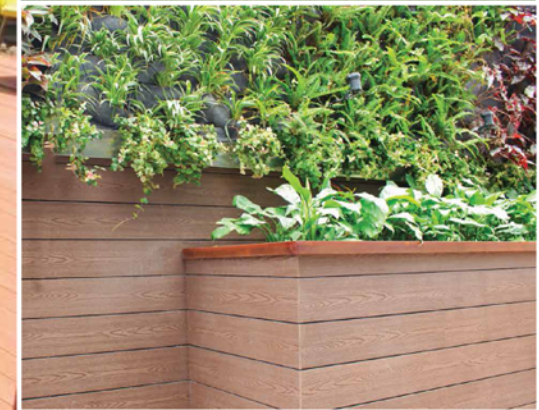

Landscape Facility / CẢNH QUAN THIÊN NHIÊN

Landscape, various kinds of buildings, established to meet the needs of visitors to view the open landscape sketches and other facilities is an important element in the landscape design, Launch of WPC sheet for this industry to provide a new, broad prospects for development, WPC garden series products have become the most fashionable landscape construction, durable and environmentally friendly choice.

Các cảnh quan thiên nhiên, các tòa cao ốc, được xây dựng để đáp ứng nhu cầu tham quan của du khách cũng như phục vụ nhu cầu thư giãn của mọi người trong một không gian mở, bên cạnh đó, các dịch vụ công ích đi kèm cũng là một yếu tố quan trọng góp phần xây dựng nên cảnh quan, đô thị. Ván gỗ nhựa TecWood WPC đa dạng về chủng loại, màu sắc, là một triển vọng mới cho ngành công nghiệp này, ván gỗ nhựa WPC xây dựng nên cảnh quan thiên nhiên, công trình công ích một cách thời trang nhất, lâu bền nhất và trên hết là sự lựa chọn thân thiện với môi trường.