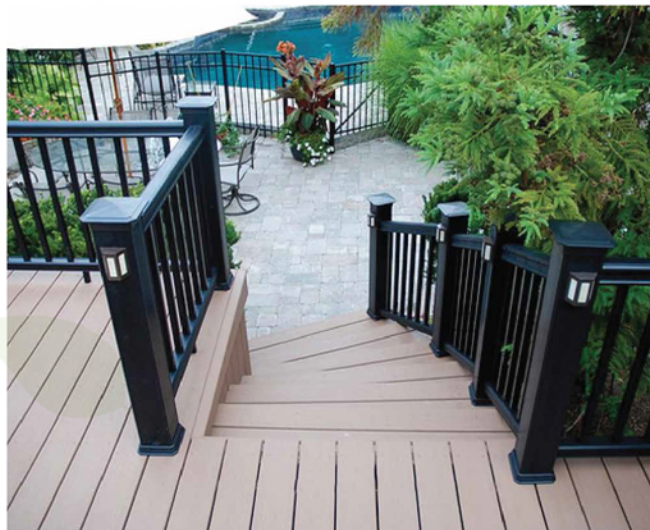

COURTYARD - GARDEN - ROOF - BALCONY

SÂN VƯỜN - MÁI CHE - BAN CÔNG