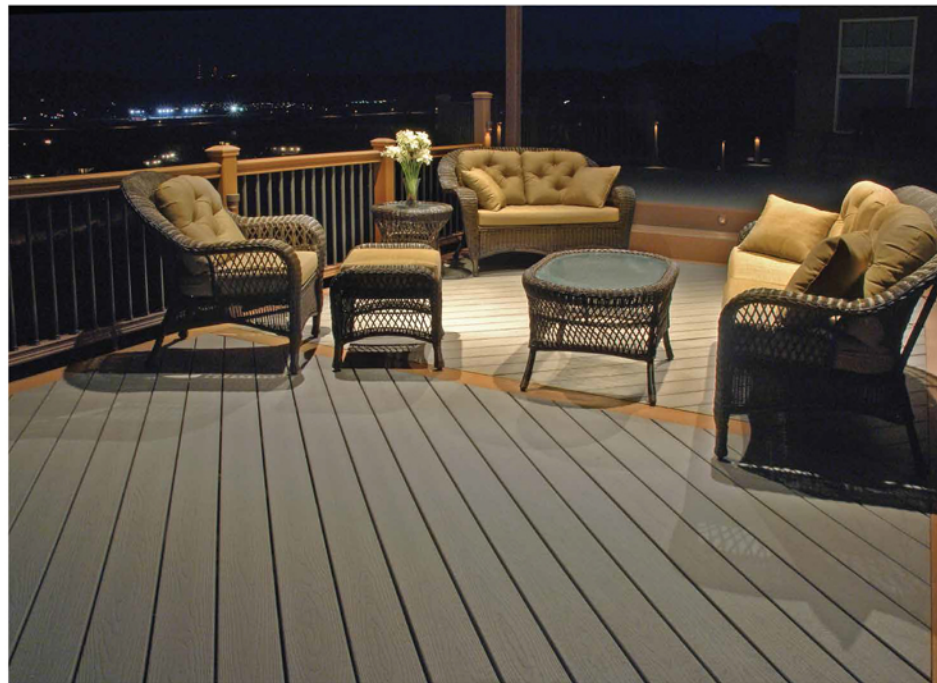

WHY CHOOSE US

LÝ DO BẠN CHỌN CÔNG TY CHÚNG TÔI

TecWood WPC is keeping following the development trend of the Internation WPC product, featuring powerful R&D institution, constantly introducing the new products to meet the customers' needs.

TecWood WPC luôn không ngừng phát triển theo xu hướng ngành gỗ nhựa công nghiệp trên thế giới, cùng với tính năng mạnh mẽ của tổ chức R&D, chúng tôi liên tục giới thiệu các sản phẩm mới để đáp ứng nhu cầu luôn biến đổi của người tiêu dùng.

● Technology / Công nghệ cao

Using the latest technologies, our extrusion process ensure composition homogeneity and constant quality in every piece of TecWood WPC.

Chúng tôi sử dụng các công nghệ tiên tiến nhất, quá trình ép đùn đảm bảo các thành phần đồng nhất và chất lượng không đổi trong tất cả các mảnh gỗ TecWood.

● Patents / Bằng sáng chế riêng

TecWood WPC had developed private WPC formula and gained 6 patents in WPC technology area.

TecWood WPC đã phát triển được công thức sản xuất riêng biệt, và chúng tôi tự hào đã đạt được 6 bằng sáng chế trong lĩnh vực gỗ nhựa công nghiệp.

● Environmentally Friendly / Thân thiện với môi trường

TecWood WPC is made from recycled materials, reducing the impact of waste product on environment.

TecWood WPC được chế biến từ nguồn nguyên liệu mới, có thể tái chế, hạn chế tối đa tác động của chất thải vào môi trường.

● Natural Feel / Cảm giác tự nhiên khi sử dụng

Look and feels like natural wood.

Nhìn và cảm nhận như gỗ tự nhiên.