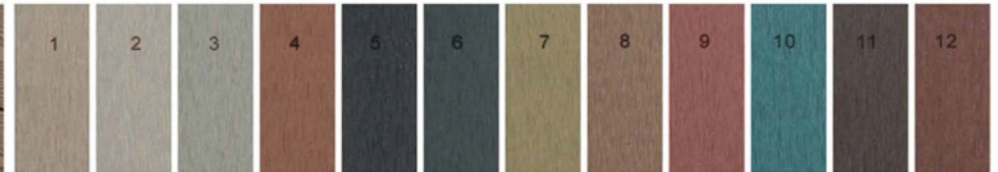

Cream White Grey Cedar Black Dark Yellow Wood Red Green Coffee Brown